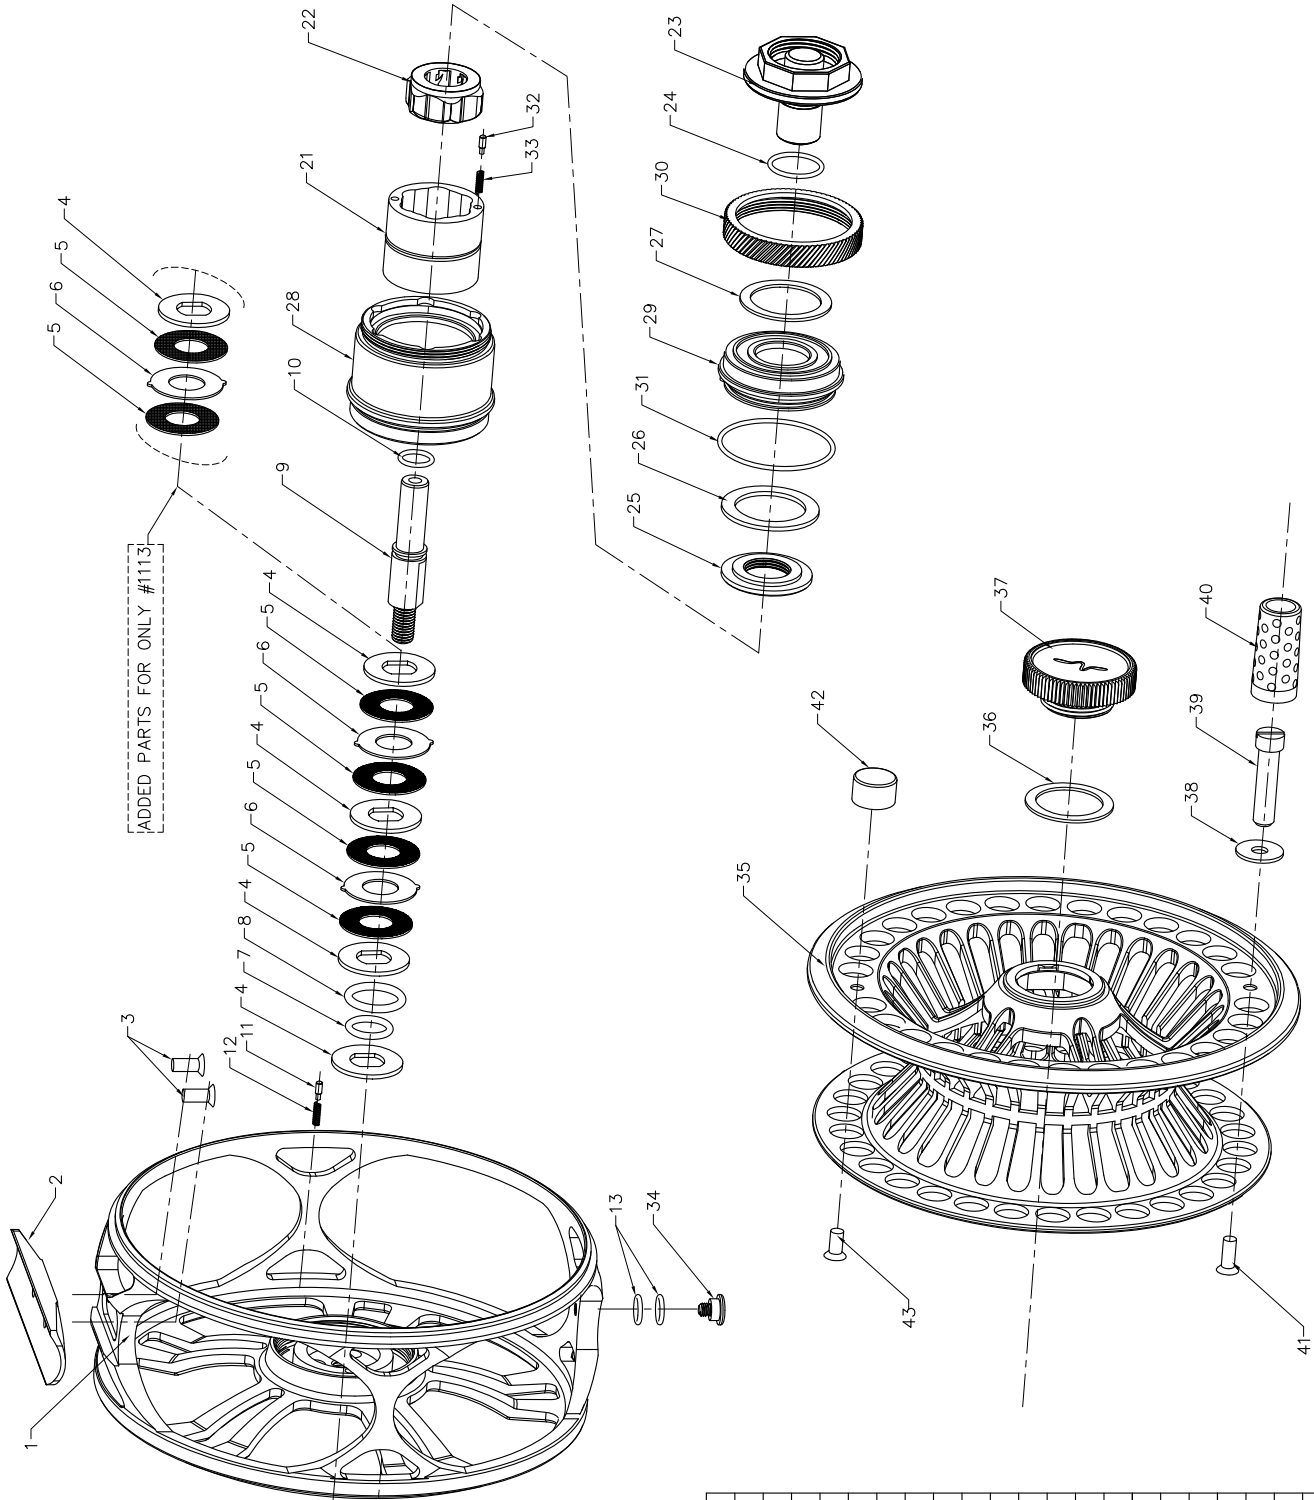

VOSSO #79 #911 #1113- EXPLODED VIEW

NO.	PARTS NAMES	NO.	PARTS NAMES
1	FRAME	24	O-RING(MAIN SPINDLE)
2	FOOT	25	CLICKER PLATE
3	FOOT SCREW	26	SLIDE WASHER(INNER)
4	PRESSURE PLATE	27	SLIDE WASHER(OUTER)
5	DRAG WASHER	28	CASSETTE
6	FRICTION PLATE	29	MAIN SPINDLE RETAINER
7	COMPRESSION O-RING 1	30	RETAINING NUT
8	COMPRESSION O-RING 2	31	O-RING(RETAINER)
9	MAIN SHAFT	32	CLICKER(SPINDLE)
10	O-RING(MAIN SHAFT)	33	CLICKER SPRING
11	CLICKER(FRAME)	34	TIPPET HOLDER
12	CLICKER SPRING	35	SPOOL
13	O-RING(TIPPET HOLDER)	36	SPOOL CAP WASHER
14	BALL	37	SPOOL CAP
15	CLICKER(DRAG KNOB)	38	HANDLE WASHER
16	CLICKER SPRING	39	HANDLE KNOB SHAFT
17	O-RING(DRAG KNOB)	40	HANDLE KNOB
18	DRAG KNOB	41	HANDLE SCREW
19	O-RING(D/KNOB SCREW)	42	COUNTER WEIGHT
20	DRAG KNOB SCREW	43	COUNTER WEIGHT SCREW
21	DRAG SPINDLE	44	HANDLE PLATE
22	CLUTCH BEARING	45	HANDLE PLATE NUT
23	MAIN SPINDLE	46	HANDLE PLATE SCREW